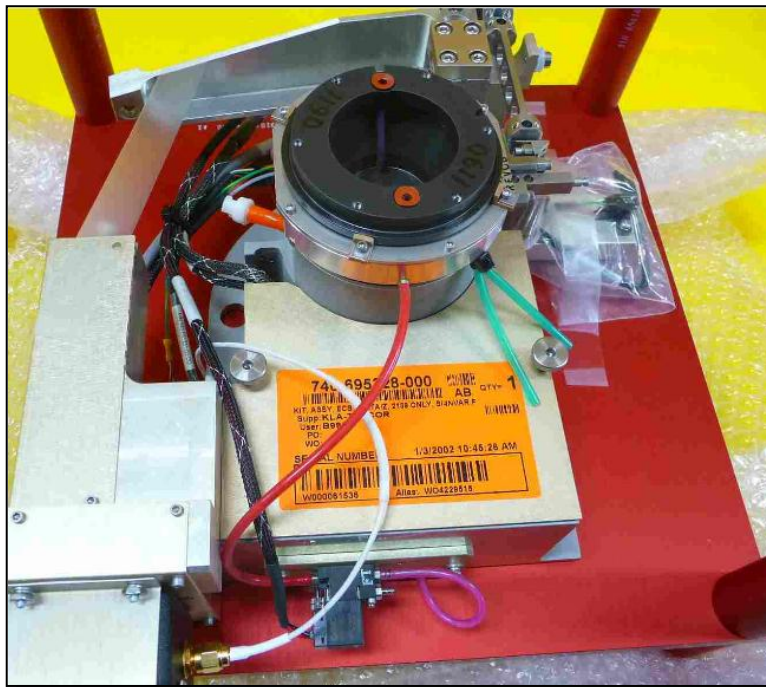

## KLA-TENCOR 2139 ECS THETA Z Assy. 740-695328-000

### Specifications:

- Model No: 740-695328-000 Rev.AB
- Kit, Assy., ECS Theta/Z, 2139 only, SI-INVAR,F

While Conation Technologies, LLC provides this information in good faith, we accept no responsibility for its accuracy, completeness or availability. All tools should be inspected and audited by buyers prior to purchase. All items are sold As-Is, Where-Is unless specified.